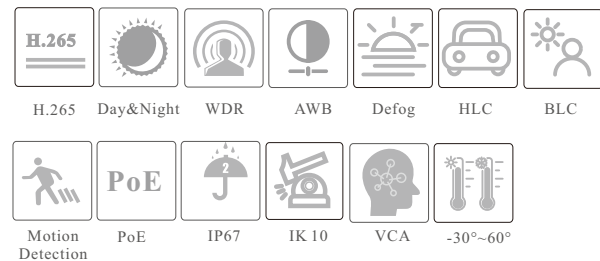

CAMERA

TD-9543E3B-A

4MP Network IR Water-Proof Dome Camera

- H.265+/H.265/H.264+/H.264/MJPEG coding
- Max. resolution: 2688 × 1520
- ICR auto switch, true day / night vision
- 30 ~ 50m IR night view distance
- Motorized zoom lens
- 3D DNR, true WDR, HLC, BLC, Defog, Smart IR and ROI coding
- Support image distortion correction
- Built-in micro SD card slot; up to 256GB
- DC12V/PoE power supply
- IP67 & IK10
- Support three streams
- Support remote monitoring by smart phones & tablet PCs with iOS and Android OS
- Support P2P function
- Intelligent analytics